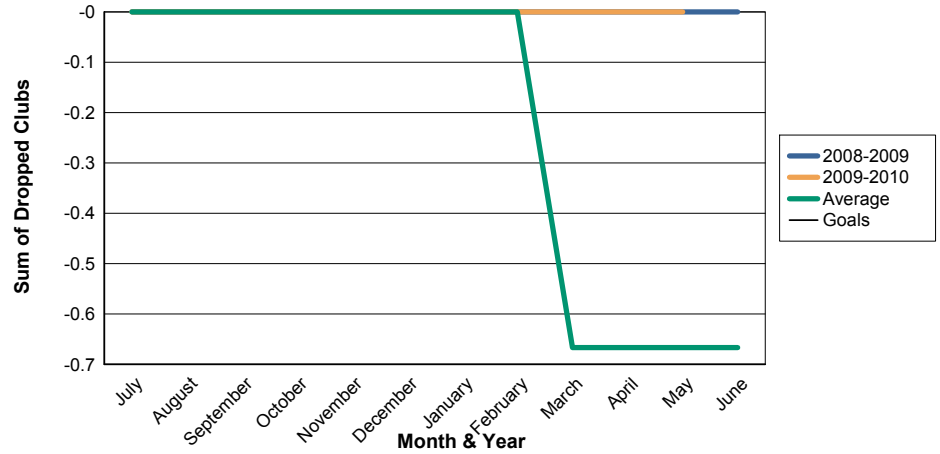

3 Year Comparisons for GMT Constitutional Area 1

By GMT District

As of May 2010

Sum of New Clubs/ Month & Year

For District 14 M

Sum of Dropped Clubs/ Month & Year

For District 14 M

Sum of Net Clubs/ Month & Year