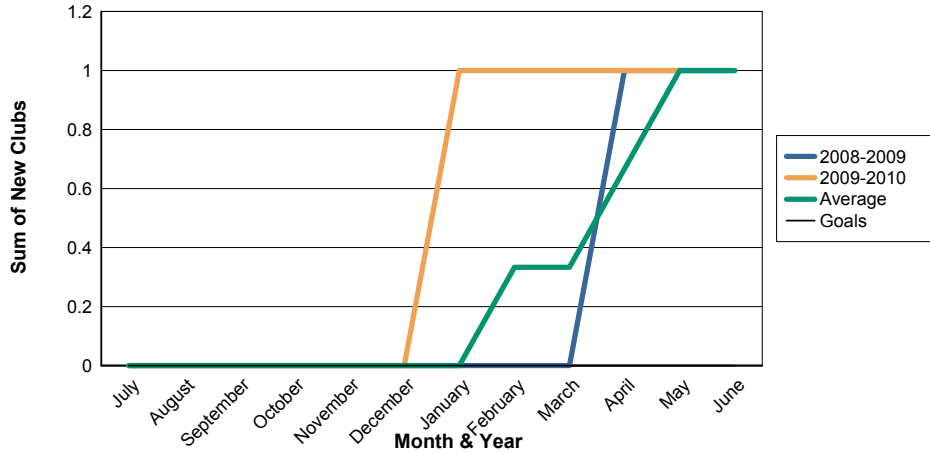

3 Year Comparisons for GMT Constitutional Area 1

By GMT District

As of May 2010

Sum of New Clubs/ Month & Year

For District 14 M

Sum of Dropped Clubs/ Month & Year

For District 14 M

Sum of Net Clubs/ Month & Year