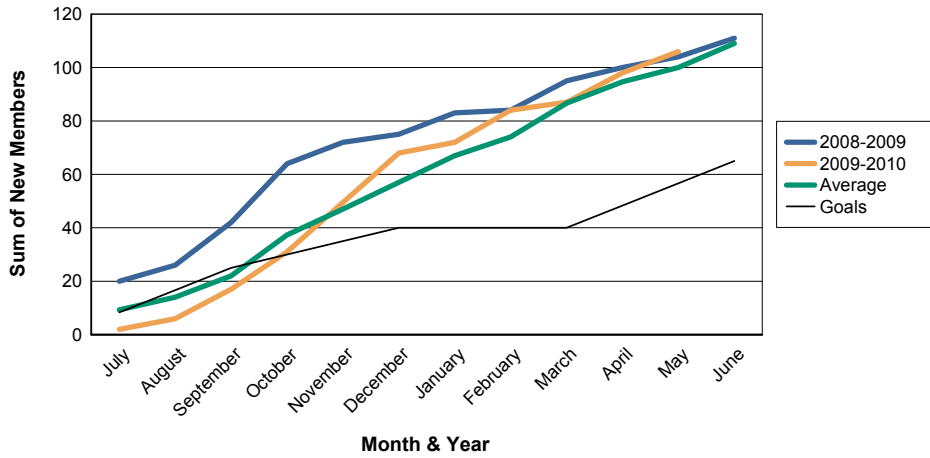

3 Year Comparisons for GMT Constitutional Area 1

By GMT District

As of May 2010

Sum of New Clubs/ Month & Year

For District 14 M

Sum of Dropped Clubs/ Month & Year

For District 14 M

Sum of Net Clubs/ Month & Year

For District 14 M

Sum of Charter Members/ Month & Year

For District 14 M

3 Year Comparisons for GMT Constitutional Area 1

By GMT District

As of May 2010

Sum of New Members/ Month & Year

For District 14 M

Sum of Dropped Members/ Month & Year

For District 14 M

Sum of Net Members/ Month & Year

For District 14 M