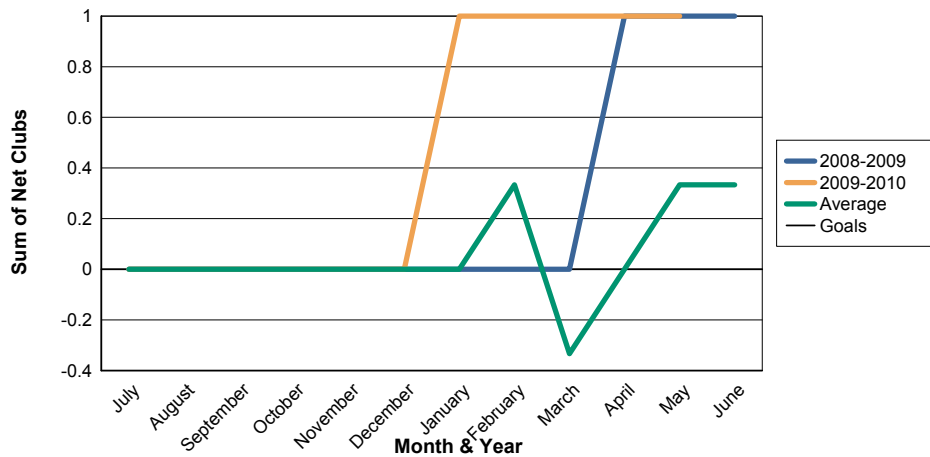

Sum of Net Clubs/ Month & Year

For District 14 M