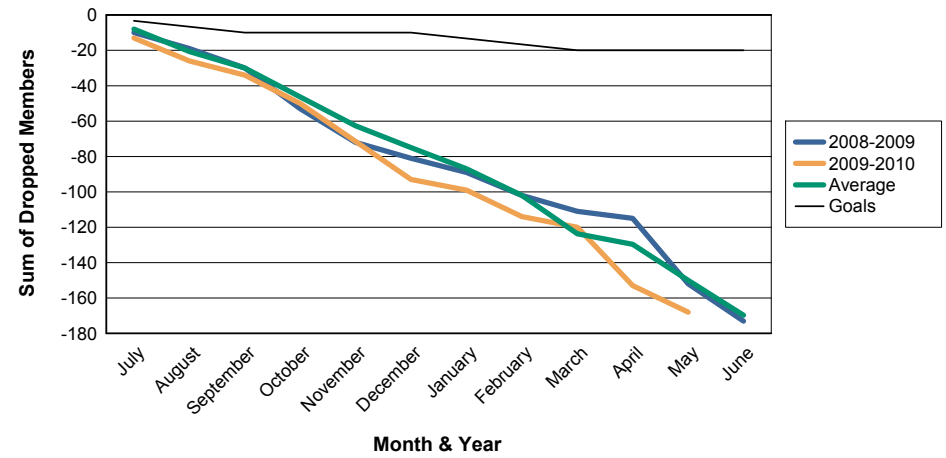

For District 14 M

Sum of Charter Members/ Month & Year

For District 14 M

3 Year Comparisons for GMT Constitutional Area 1

By GMT District

As of May 2010

Sum of New Members/ Month & Year

For District 14 M

Sum of Dropped Members/ Month & Year

For District 14 M

Sum of Net Members/ Month & Year

For District 14 M