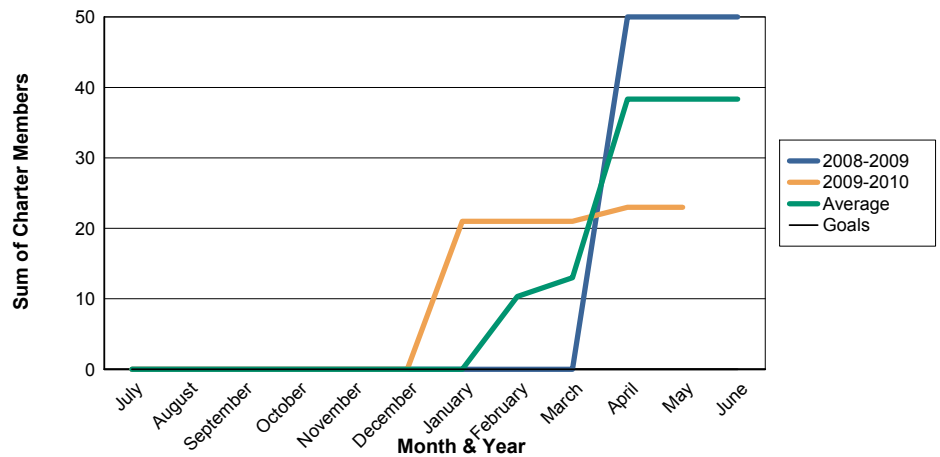

3 Year Comparisons for GMT Constitutional Area 1

By GMT District

As of May 2010

Sum of New Clubs/ Month & Year

For District 14 M

Sum of Dropped Clubs/ Month & Year

For District 14 M

Sum of Net Clubs/ Month & Year

For District 14 M

Sum of Charter Members/ Month & Year

For District 14 M

3 Year Comparisons for GMT Constitutional Area 1

By GMT District

As of May 2010

Sum of New Members/ Month & Year

For District 14 M